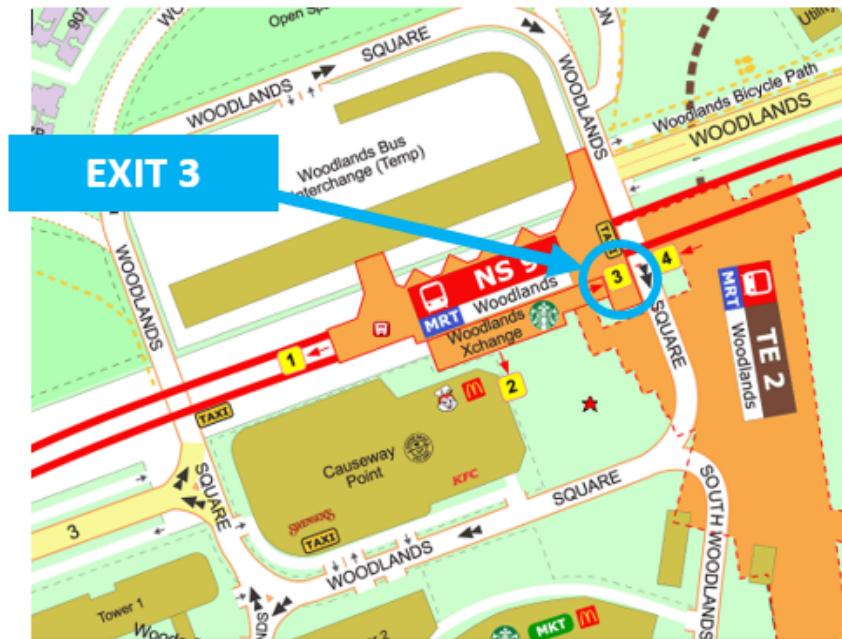

1.)Woodlands Station Exit 3 Map

Pick Up location is at taxi stand near Exit 3

2.)Exit 3 Street view from taxi stand

3.)Exit 3 Street View From Outside (Taxi Stand)