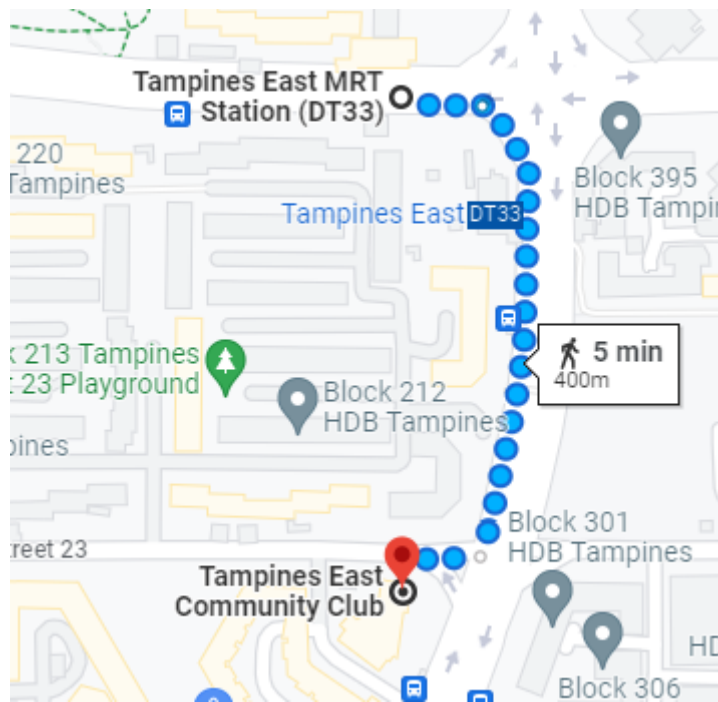

By Tampines East MRT Blue Line
(5 Minute Walk)

By Bus(Stop ID: 76109)
2 Minutes Walk

Buses

8	9	12	12e	17	18
28	34	38	39	59	518

By Bus(Stop ID: 76101)

1 Minute Walk

Buses

3	3A	8	9	9A	12
12e	17	18	28	34	38
39	59	518			