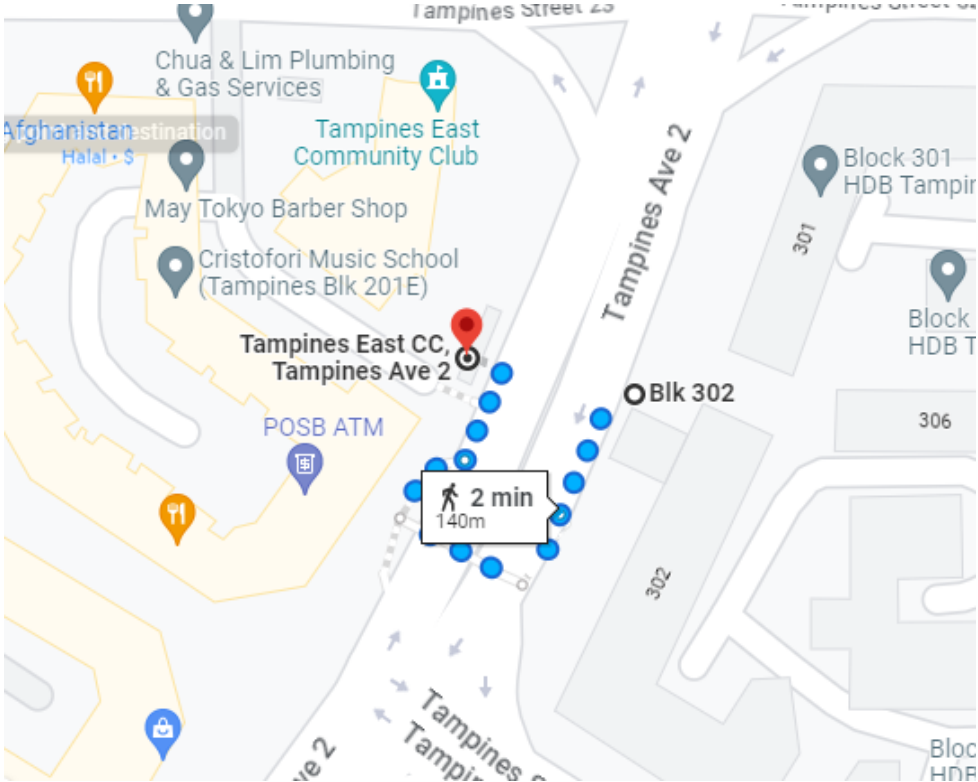

By Tampines East MRT Blue Line
(5 Minute Walk)

By Bus(Stop ID: 76109)
2 Minutes Walk

Buses

8	9	12	12e	17	18
28	34	38	39	59	518

By Bus(Stop ID: 76101)

1 Minute Walk

Buses

3	3A	8	9	9A	12
12e	17	18	28	34	38
39	59	518			