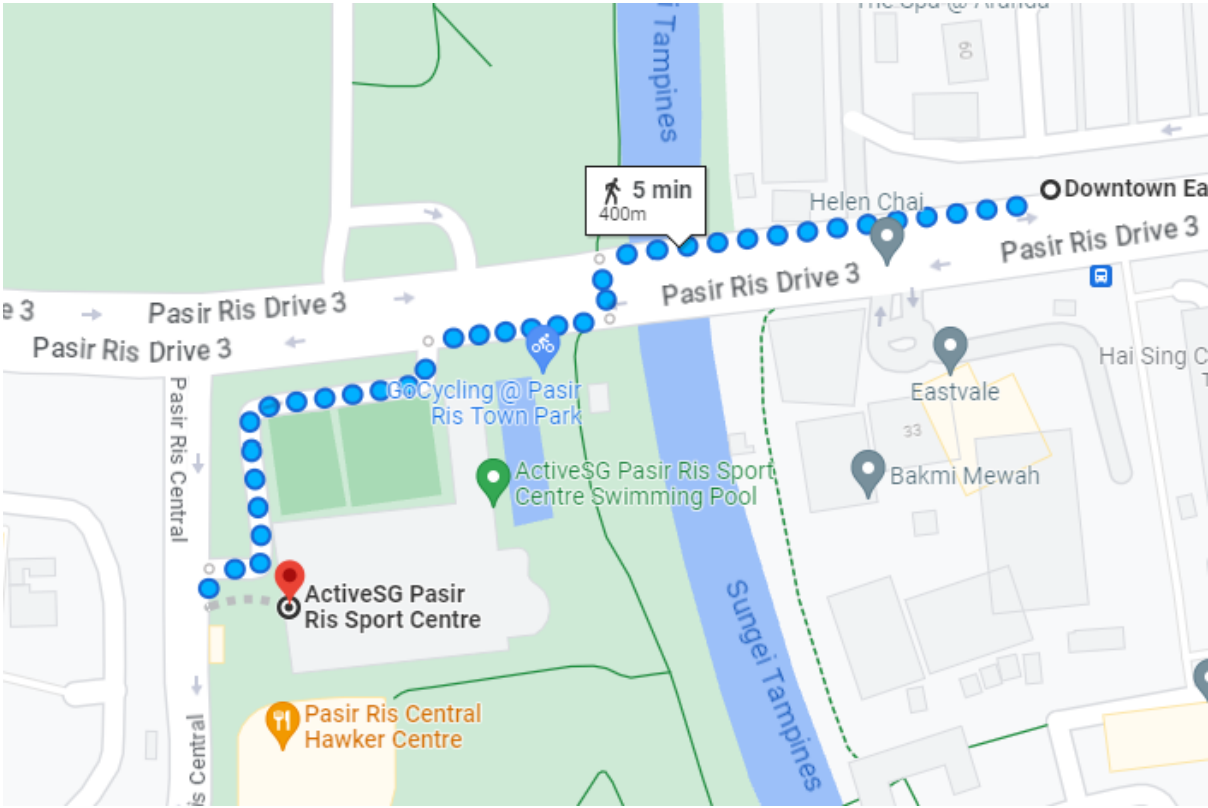

Bus Stop Near White Sands And Pasir Ris MRT

Aft Pasir Ris Stn Exit A (Stop ID: 77171)

About 3 Minutes Walk from bus stop

OPP Pasir Ris Stn Exit A (Stop ID: 77179)

About 4 Minutes walk from bus stop

2nd Nearest Bus Stop (From Downtown East)

Down Town East Bus Stop (ID:78109)

5 Minutes Walk from Downtown East Bus Stop

Buses

3	5	6	12	12e	17
21	89	89A	354	358	

Opp Down Town East Bus Stop (ID:78101)

5 Minutes Walk from Opp Downtown East Bus Stop

Buses

3	3A	5	6	12	12e
17	21	89	354	358	