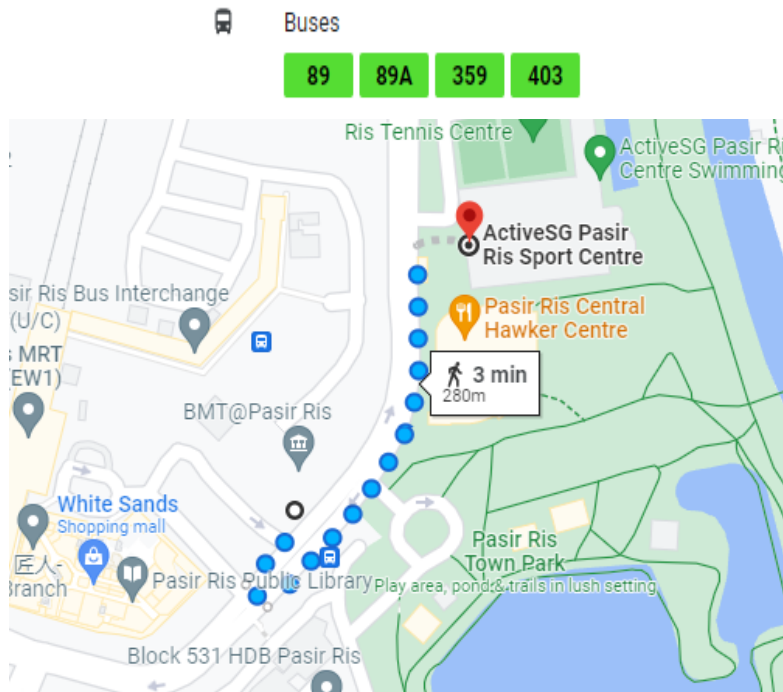

Bus Stop Near White Sands And Pasir Ris MRT

Aft Pasir Ris Stn Exit A (Stop ID: 77171)

About 3 Minutes Walk from bus stop

OPP Pasir Ris Stn Exit A (Stop ID: 77179)

About 4 Minutes walk from bus stop

2nd Nearest Bus Stop (From Downtown East)

Down Town East Bus Stop (ID:78109)

5 Minutes Walk from Downtown East Bus Stop

Buses

3	5	6	12	12e	17
21	89	89A	354	358	

Opp Down Town East Bus Stop (ID:78101)

5 Minutes Walk from Opp Downtown East Bus Stop

Buses