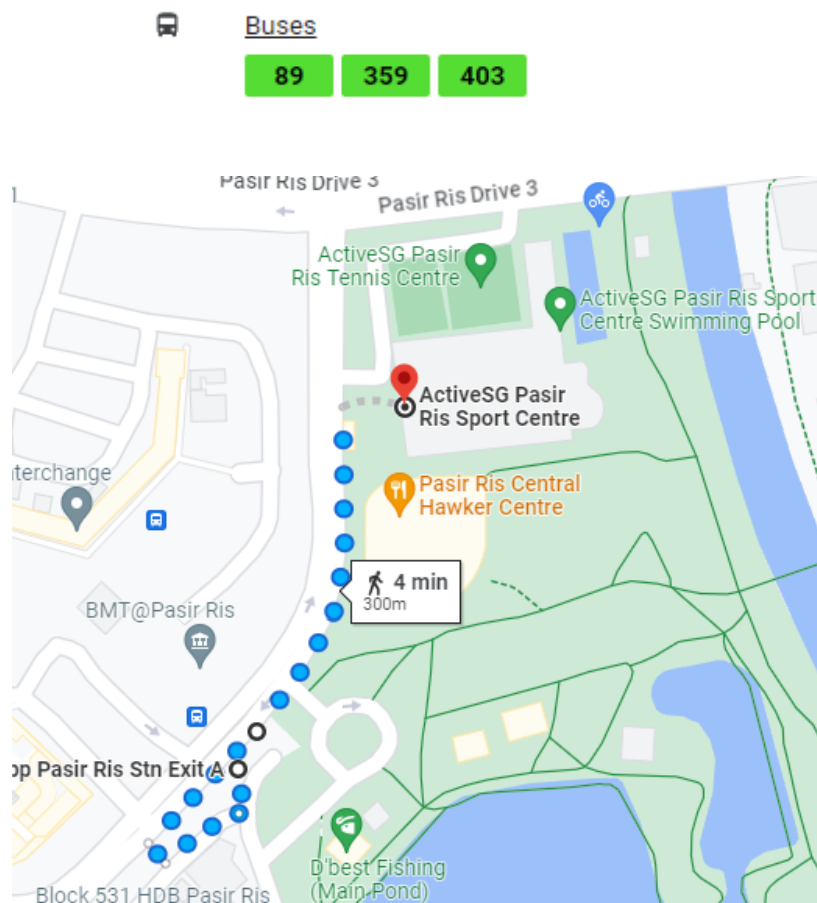

Bus Stop Near White Sands And Pasir Ris MRT

Aft Pasir Ris Stn Exit A (Stop ID: 77171)

About 3 Minutes Walk from bus stop

OPP Pasir Ris Stn Exit A (Stop ID: 77179)

About 4 Minutes walk from bus stop

2nd Nearest Bus Stop (From Downtown East)

Down Town East Bus Stop (ID:78109)

5 Minutes Walk from Downtown East Bus Stop

Buses

3	5	6	12	12e	17
21	89	89A	354	358	

Opp Down Town East Bus Stop (ID:78101)

5 Minutes Walk from Opp Downtown East Bus Stop

Buses

3	3A	5	6	12	12e
17	21	89	354	358	